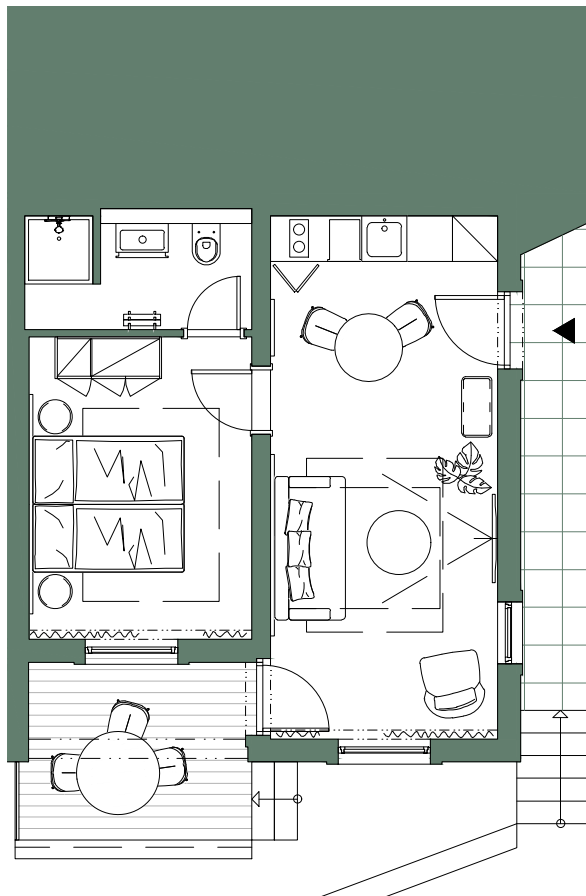

# Palma

Apartment	Rooms (pcs)	Interior ( m )	Exterior ( m )	Beds (pcs)
<b>APT-1.4</b> - ground floor -	<b>2</b>	<b>36,8</b>	<b>6,9</b>	<b>4</b>

*The dimensions and areas of rooms are preliminary and may show differences.  
The location of the fixtures is for illustrative purposes only.*