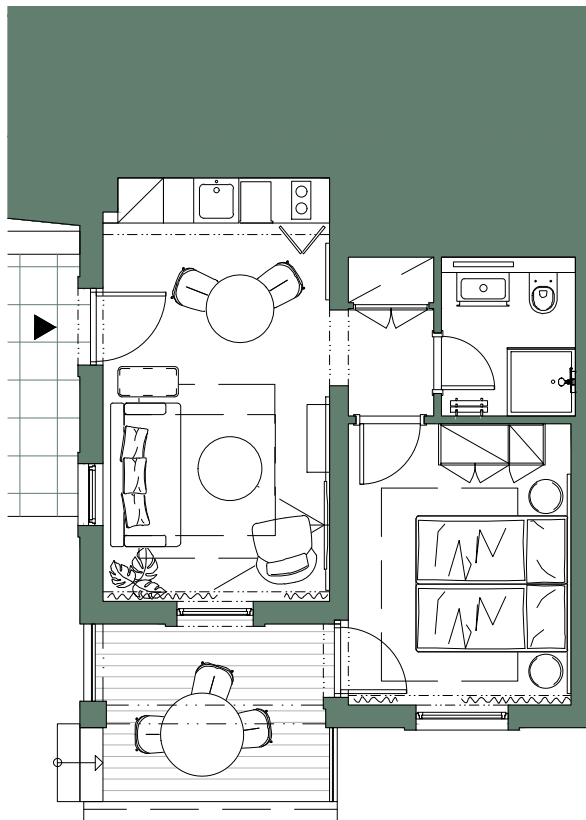

Palma

Apartment	Rooms (pcs)	Interior (m)	Exterior (m)	Beds (pcs)
APT-1.1 - ground floor -	2	33,5	7,1	4

*The dimensions and areas of rooms are preliminary and may show differences.
The location of the fixtures is for illustrative purposes only.*