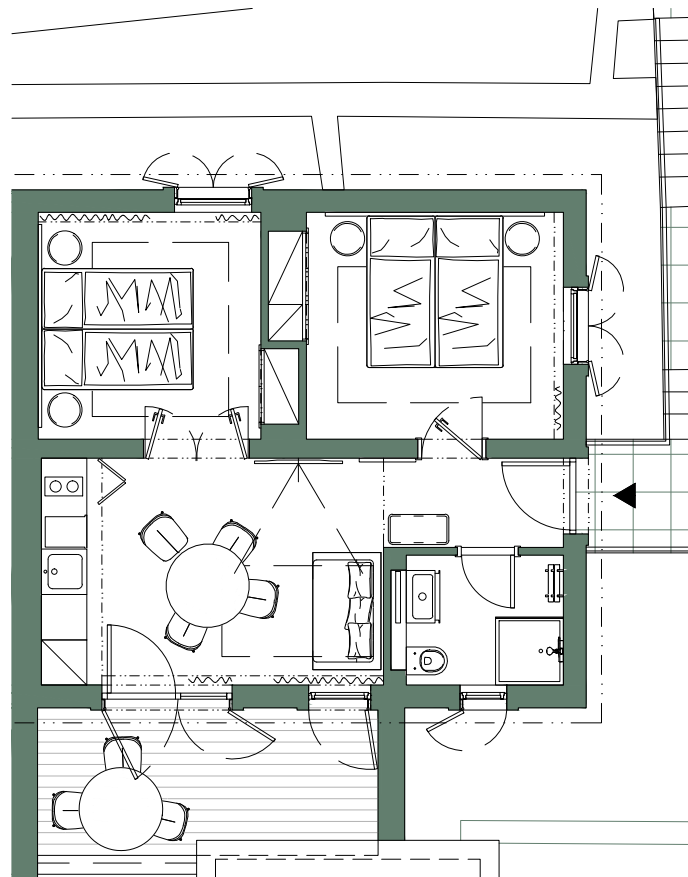

# Oleander

---

Apartment	Rooms (pcs)	Interior ( m <sup>2</sup> )	Exterior ( m <sup>2</sup> )	Beds (pcs)
<b>APT-2.6</b> <i>- upper floor -</i>	<b>3</b>	<b>40,2</b>	<b>8,7</b>	<b>5</b>

---

*The dimensions and areas of rooms are preliminary and may show differences.  
The location of the fixtures is for illustrative purposes only.*