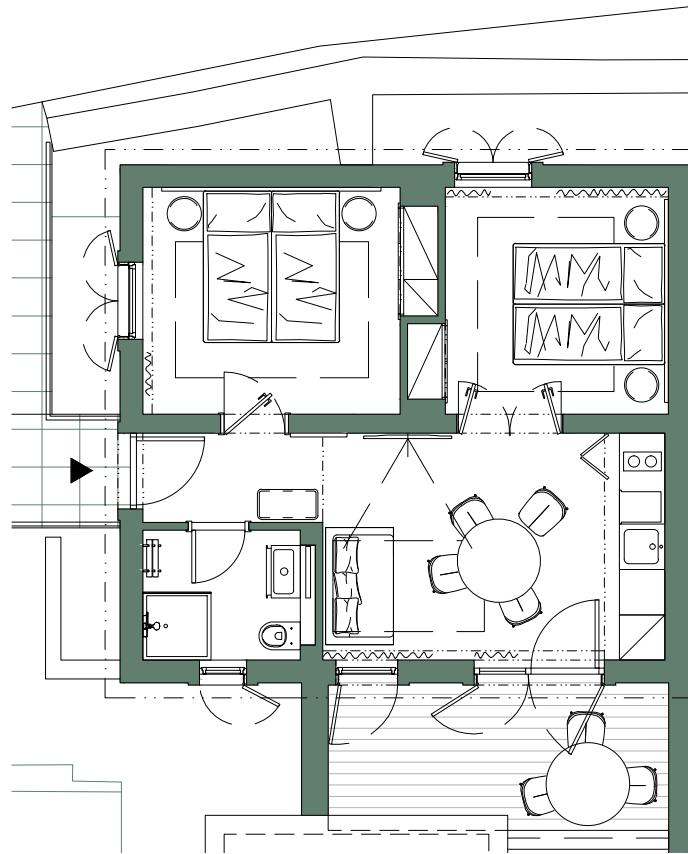

Oleander

Apartment	Rooms (pcs)	Interior (m ²)	Exterior (m ²)	Beds (pcs)
APT-2.5 - upper floor -	3	40,2	8,7	5

The dimensions and areas of rooms are preliminary and may show differences.
The location of the fixtures is for illustrative purposes only.