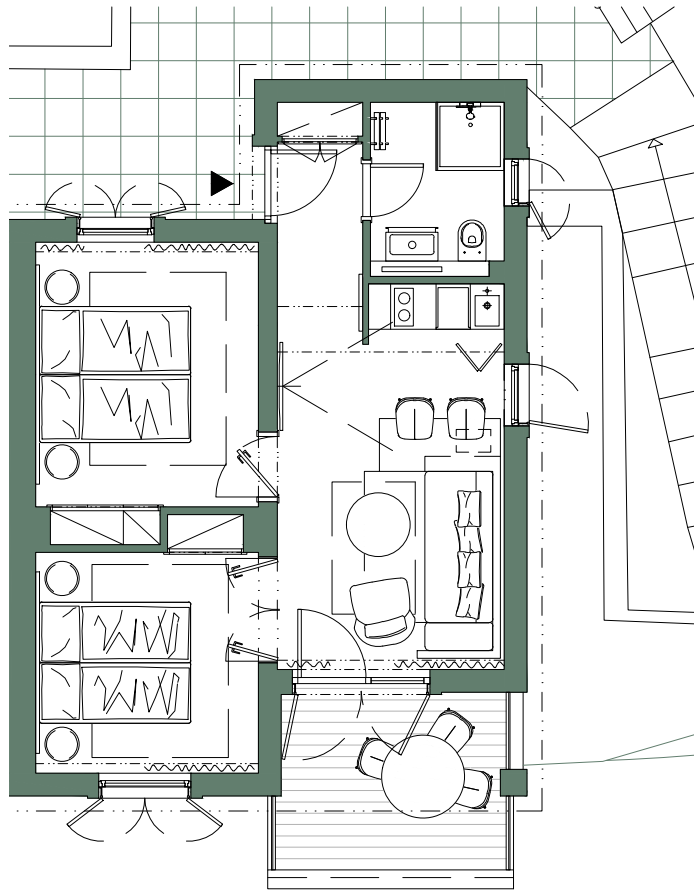

Oleander

Apartment	Rooms (pcs)	Interior (m ²)	Exterior (m ²)	Beds (pcs)
APT-2.4 - upper floor -	3	41,7	7,0	5

0 1 3m

*The dimensions and areas of rooms are preliminary and may show differences.
The location of the fixtures is for illustrative purposes only.*