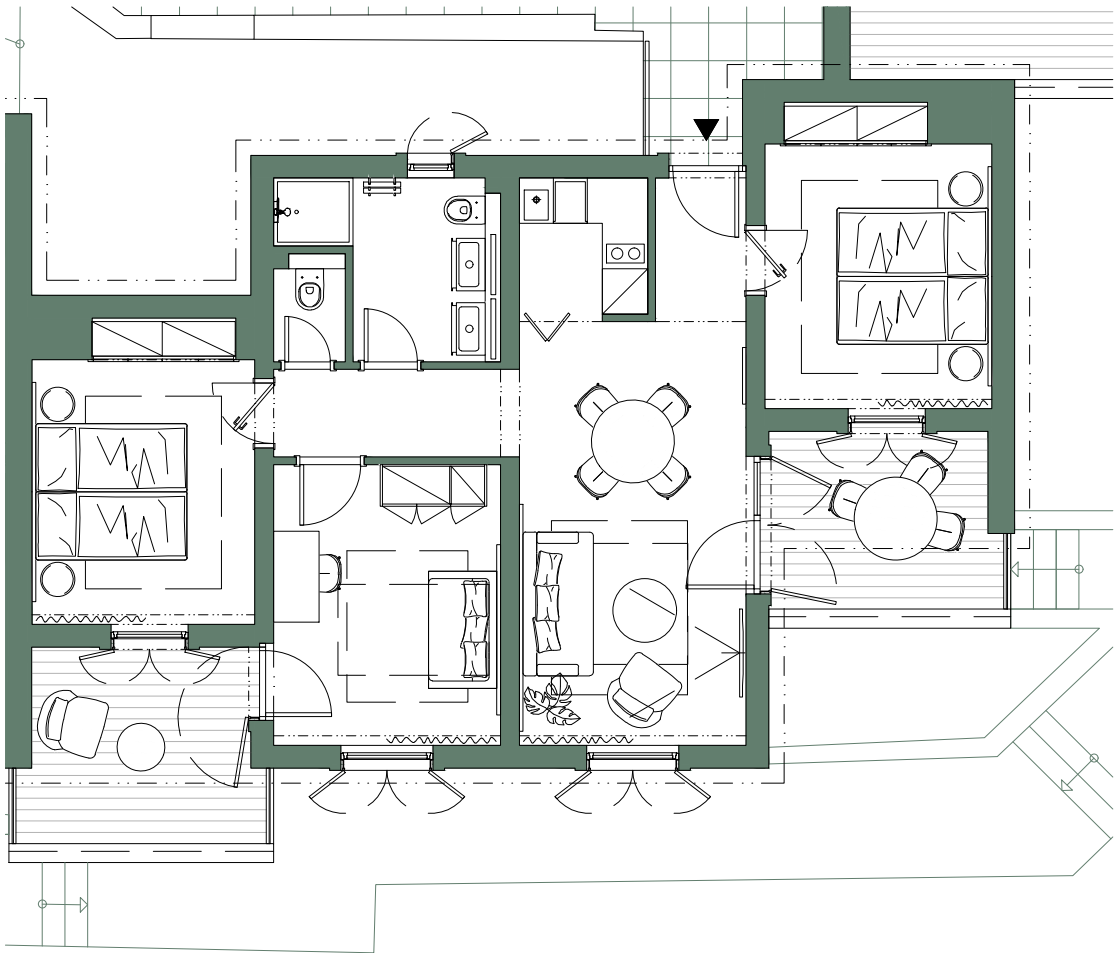

Oleander

Apartment	Rooms (pcs)	Interior (m ²)	Exterior (m ²)	Beds (pcs)
APT-2.2 - upper floor -	4	66,2	14,8	7

The dimensions and areas of rooms are preliminary and may show differences.
The location of the fixtures is for illustrative purposes only.