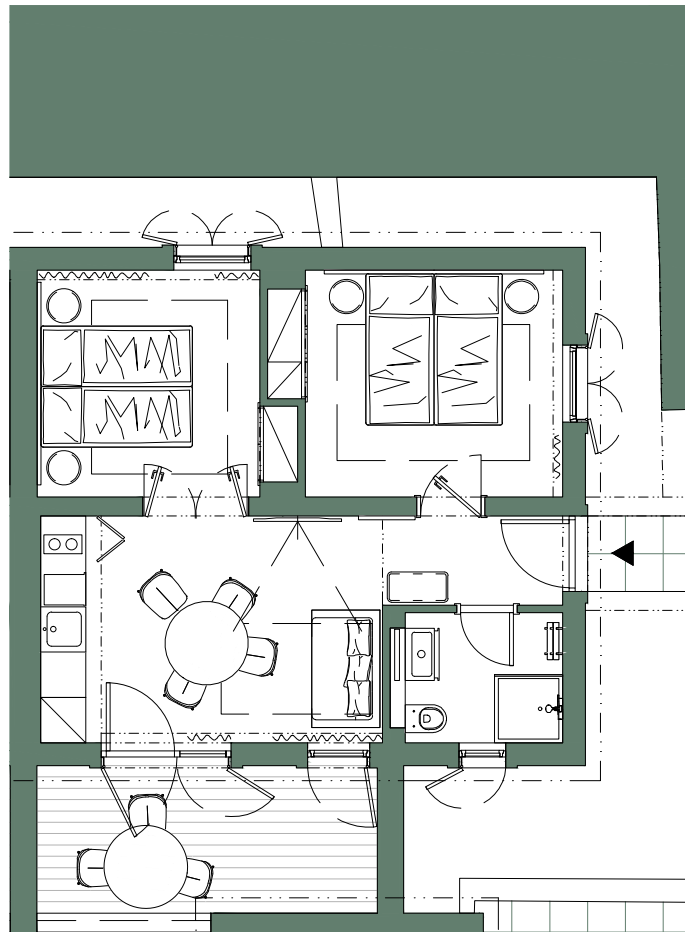

# Oleander

Apartment	Rooms (pcs)	Interior ( m <sup>2</sup> )	Exterior ( m <sup>2</sup> )	Beds (pcs)
<b>APT-1.6</b> - ground floor -	<b>3</b>	<b>40,2</b>	<b>8,7</b>	<b>5</b>

The dimensions and areas of rooms are preliminary and may show differences.  
The location of the fixtures is for illustrative purposes only.