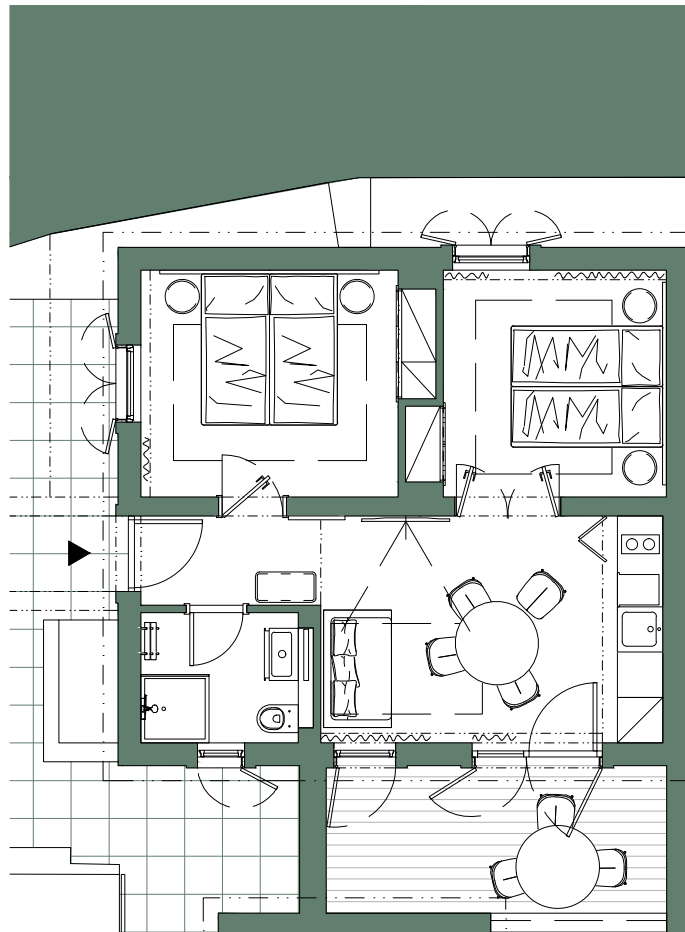

# Oleander

Apartment	Rooms (pcs)	Interior ( m <sup>2</sup> )	Exterior ( m <sup>2</sup> )	Beds (pcs)
<b>APT-1.5</b> - ground floor -	<b>3</b>	<b>40,2</b>	<b>8,7</b>	<b>5</b>

The dimensions and areas of rooms are preliminary and may show differences.  
The location of the fixtures is for illustrative purposes only.