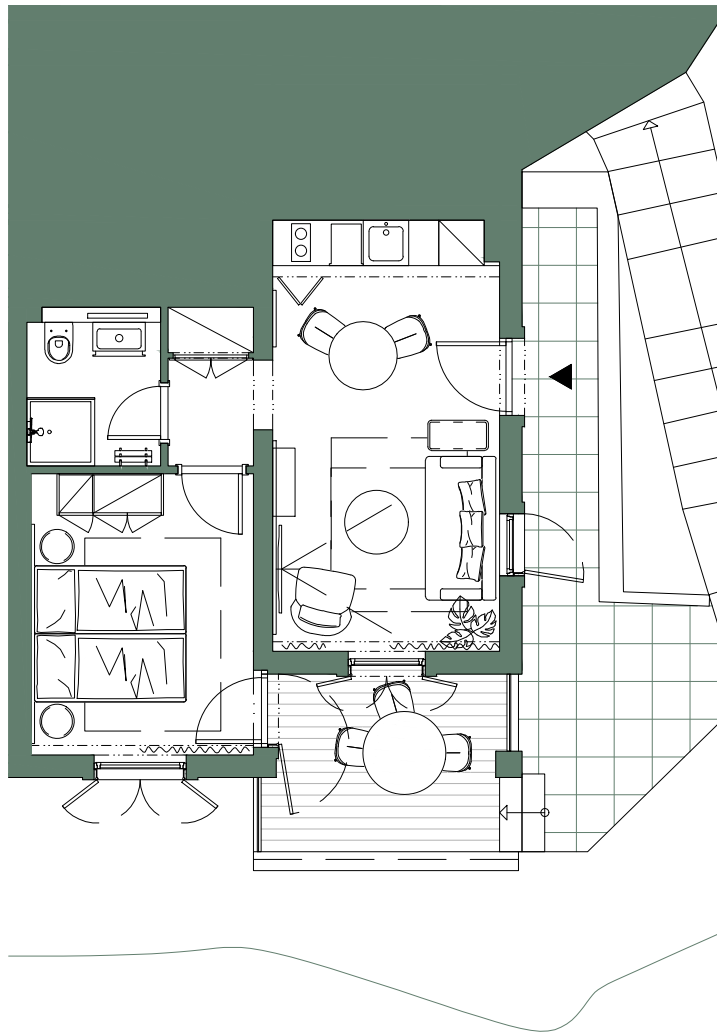

Oleander

<i>Apartment</i>	<i>Rooms (pcs)</i>	<i>Interior (m²)</i>	<i>Exterior (m²)</i>	<i>Beds (pcs)</i>
APT-1.4 <i>- ground floor -</i>	2	33,7	7,1	4

0 1 3m

*The dimensions and areas of rooms are preliminary and may show differences.
The location of the fixtures is for illustrative purposes only.*