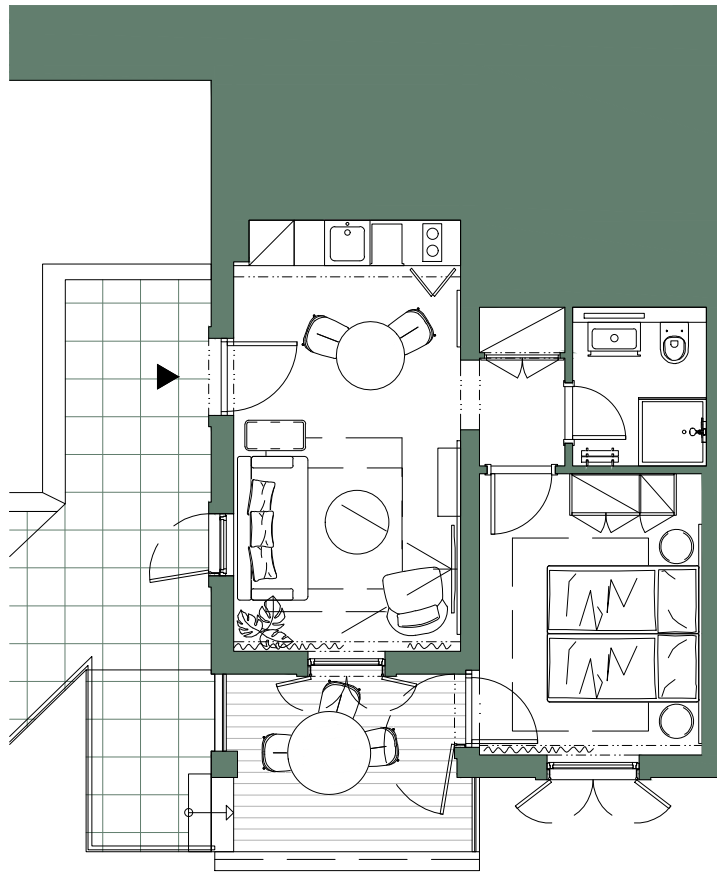

Oleander

Apartment	Rooms (pcs)	Interior (m ²)	Exterior (m ²)	Beds (pcs)
APT-1.3 - ground floor -	2	33,7	7,1	4

0 1 3m

*The dimensions and areas of rooms are preliminary and may show differences.
The location of the fixtures is for illustrative purposes only.*