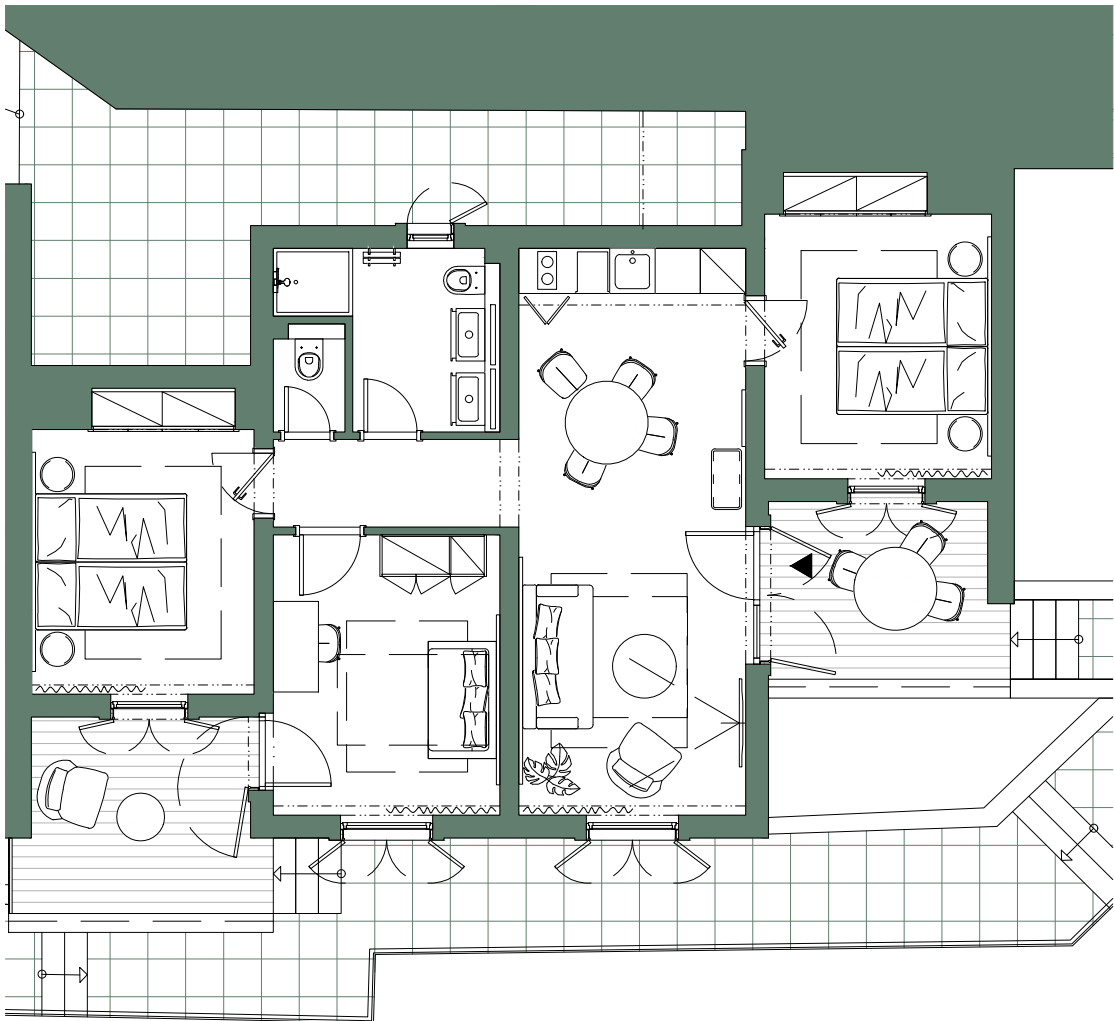

Oleander

Apartment	Rooms (pcs)	Interior (m ²)	Exterior (m ²)	Beds (pcs)
APT-1.2 - ground floor -	4	66,4	15,0	7

0 1 3m

*The dimensions and areas of rooms are preliminary and may show differences.
The location of the fixtures is for illustrative purposes only.*