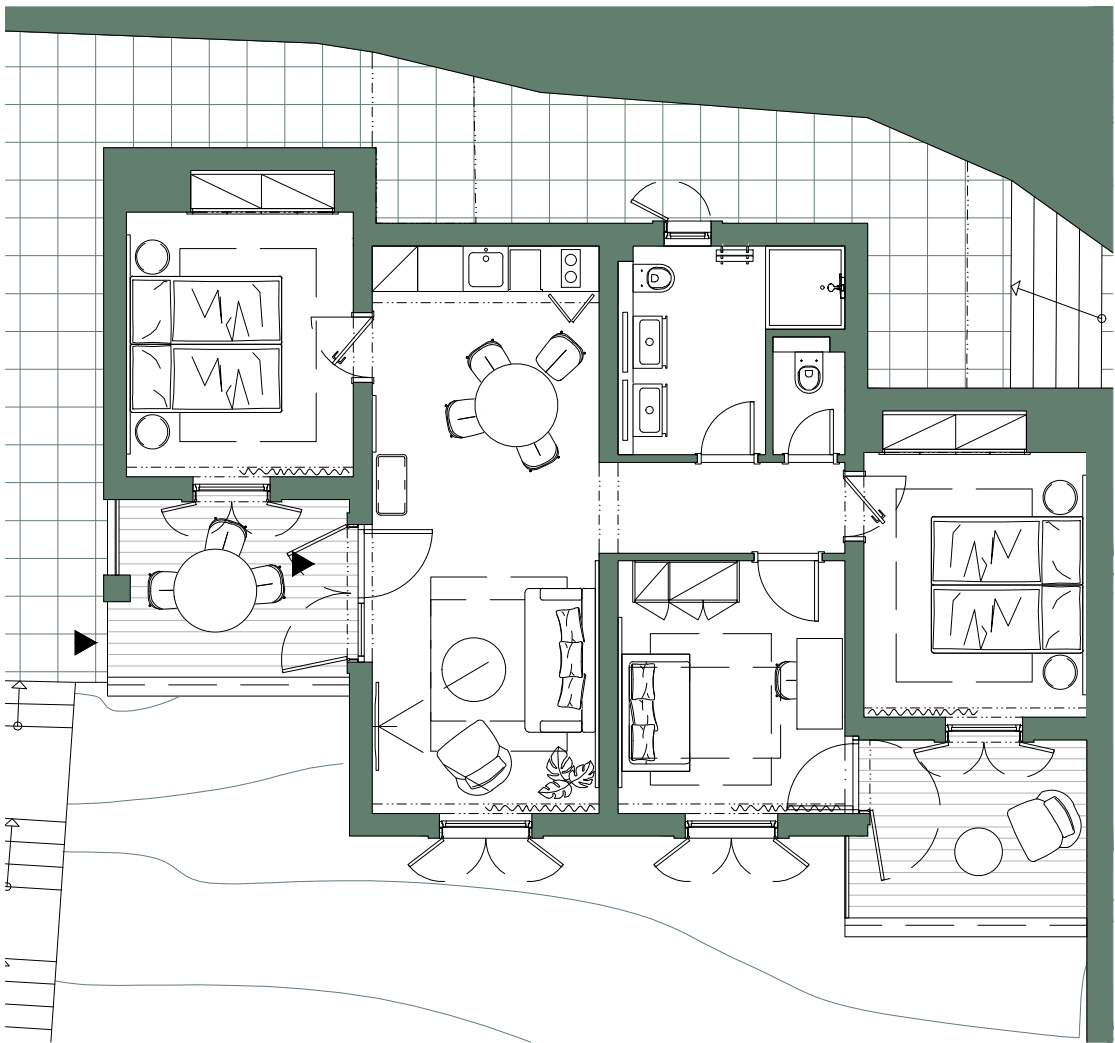

# Oleander

Apartment	Rooms (pcs)	Interior ( m <sup>2</sup> )	Exterior ( m <sup>2</sup> )	Beds (pcs)
<b>APT-1.1</b> - ground floor -	4	66,2	14,2	7

The dimensions and areas of rooms are preliminary and may show differences.  
The location of the fixtures is for illustrative purposes only.