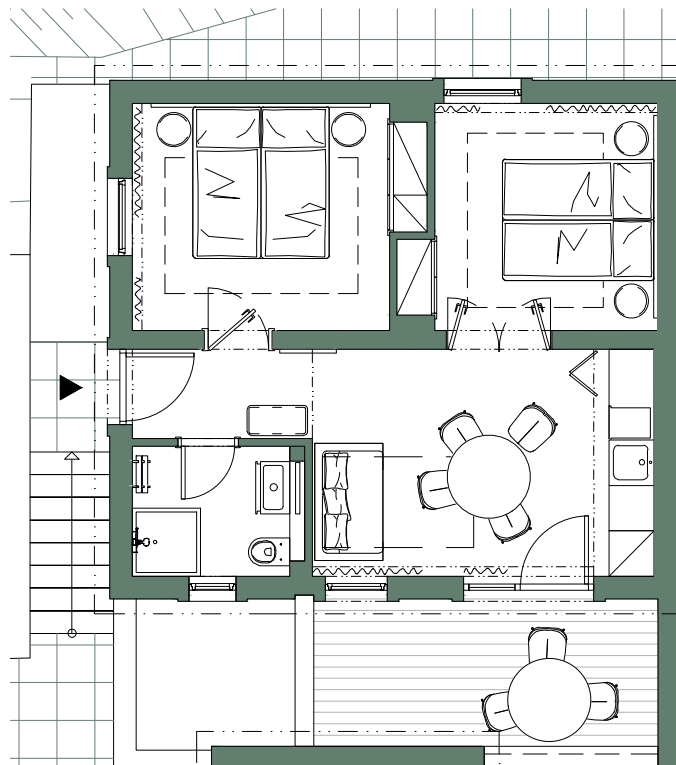

Mirta

Apartment	Rooms (pcs)	Interior (m)	Exterior (m)	Beds (pcs)
APT-2.5 - upper floor -	3	40,2	8,8	5

*The dimensions and areas of rooms are preliminary and may show differences.
The location of the fixtures is for illustrative purposes only.*