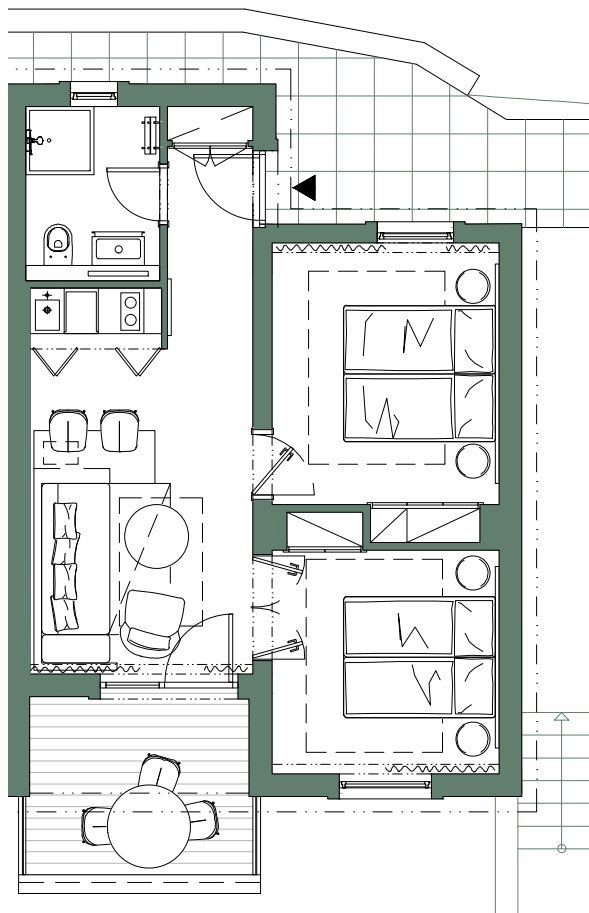

Mirta

Apartment	Rooms (pcs)	Interior (m)	Exterior (m)	Beds (pcs)
APT-2.4 - upper floor -	3	41,9	6,9	6

0 1 3m

*The dimensions and areas of rooms are preliminary and may show differences.
The location of the fixtures is for illustrative purposes only.*