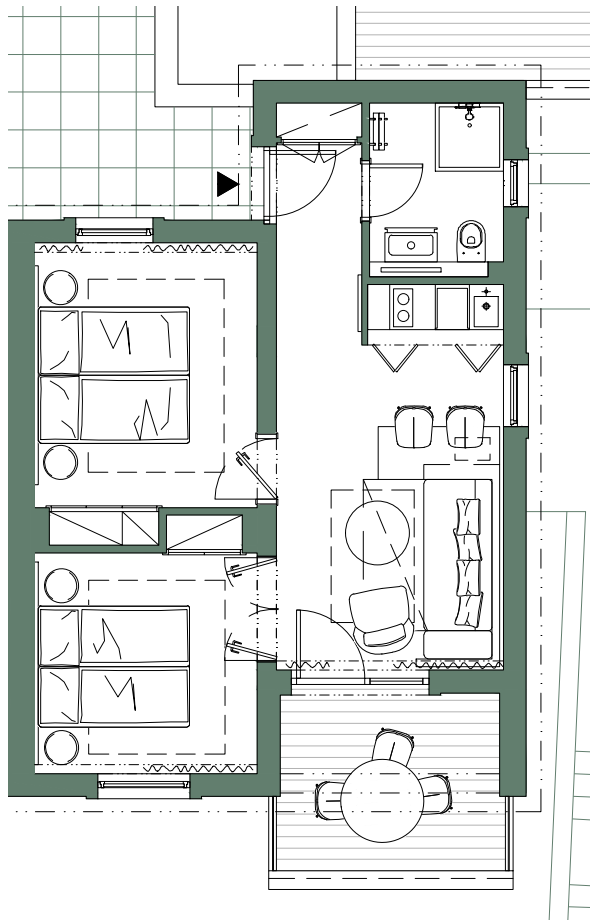

# Mirta

Apartment	Rooms (pcs)	Interior ( m )	Exterior ( m )	Beds (pcs)
<b>APT-2.2</b> - upper floor -	<b>3</b>	<b>41,7</b>	<b>6,9</b>	<b>6</b>

The dimensions and areas of rooms are preliminary and may show differences.  
The location of the fixtures is for illustrative purposes only.