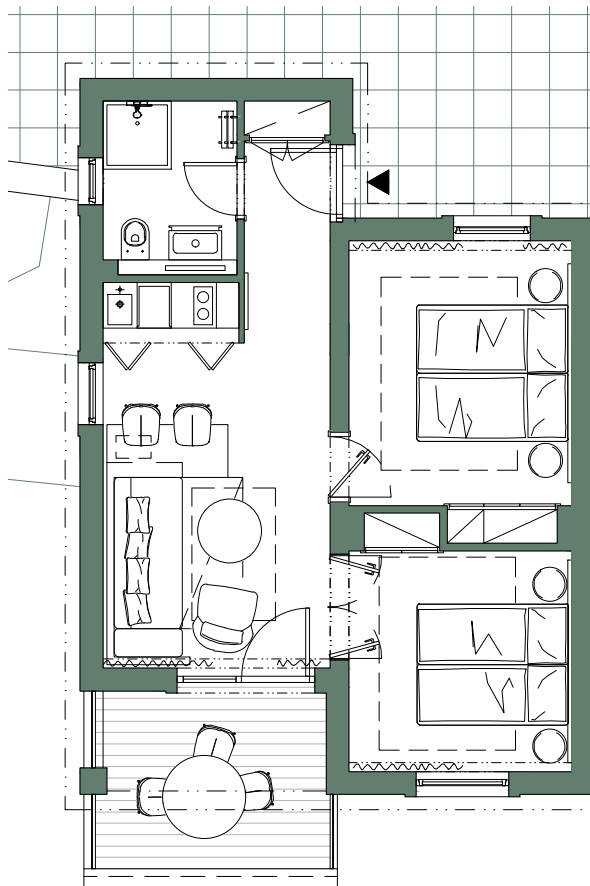

Mirta

Apartment	Rooms (pcs)	Interior (m)	Exterior (m)	Beds (pcs)
APT-2.1 <i>- upper floor -</i>	3	41,7	7,1	6

*The dimensions and areas of rooms are preliminary and may show differences.
The location of the fixtures is for illustrative purposes only.*