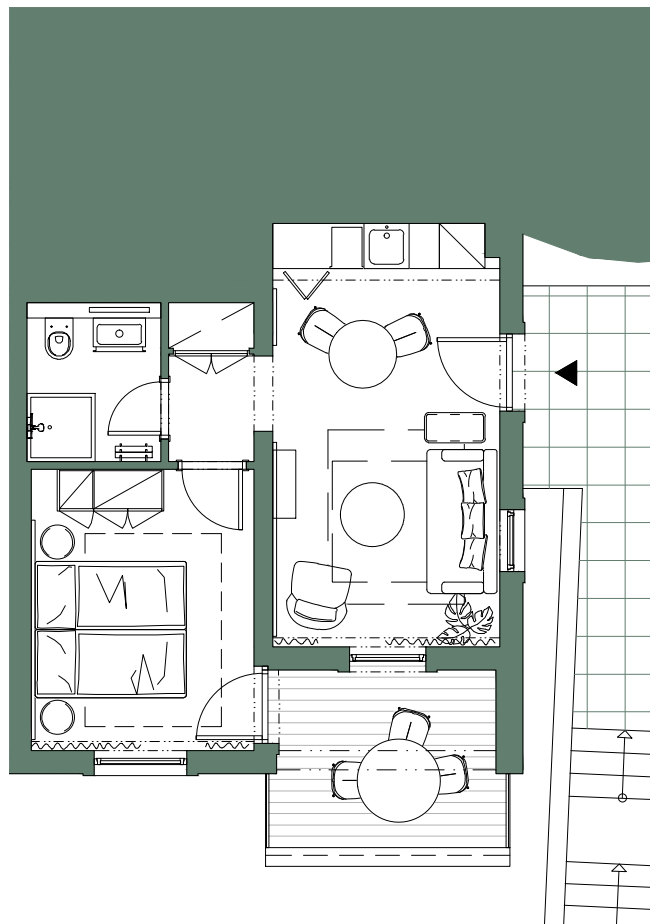

Mirta

Apartment	Rooms (pcs)	Interior (m)	Exterior (m)	Beds (pcs)
APT-1.2 - ground floor -	2	33,5	7,0	4

The dimensions and areas of rooms are preliminary and may show differences.
The location of the fixtures is for illustrative purposes only.