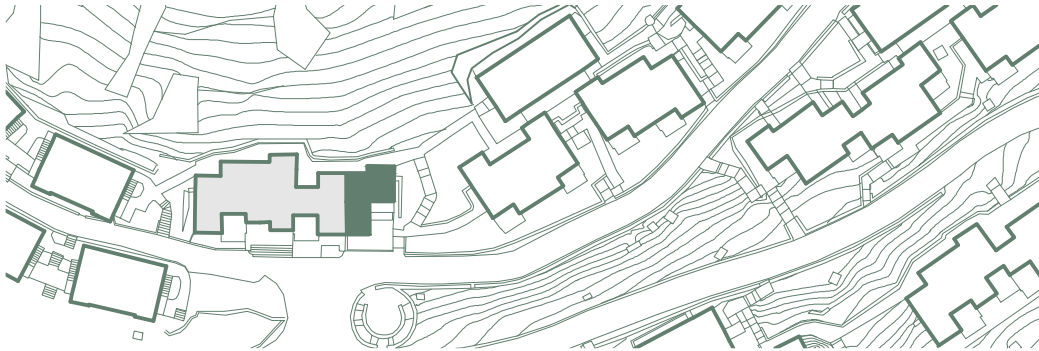

Agava

<i>Aprtment</i>	<i>Rooms (pcs)</i>	<i>Interior (m)</i>	<i>Exterior (m)</i>	<i>Beds (pcs)</i>
APT-1.4 <i>- ground floor -</i>	2	37,3	19,0	4

0 1 3m

*The dimensions and areas of rooms are preliminary and may show differences.
The location of the fixtures is for illustrative purposes only.*