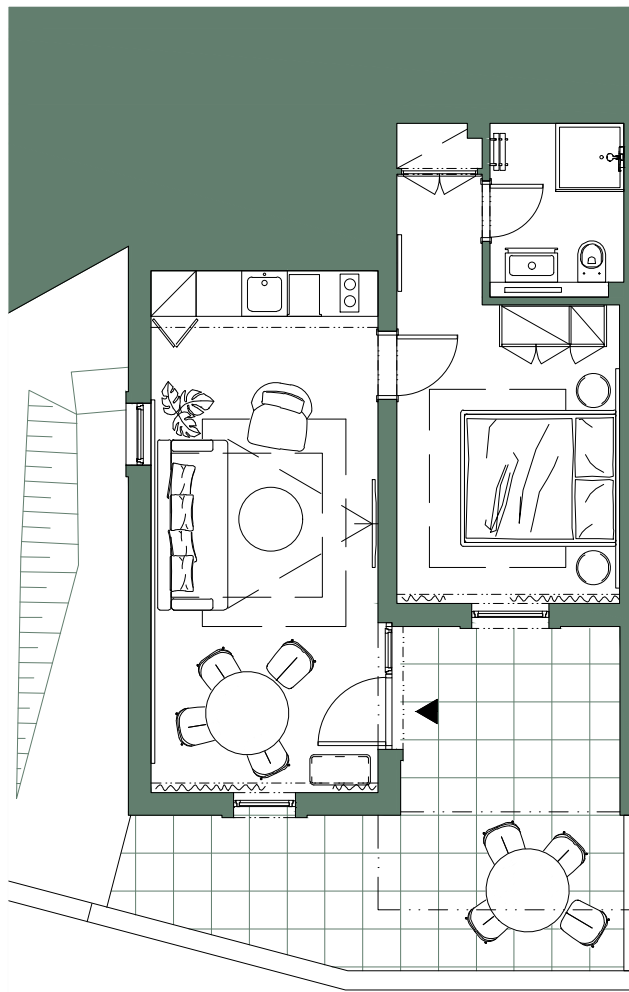

Agava

Apartment	Rooms (pcs)	Interior (m)	Exterior (m)	Beds (pcs)
APT-1.1 - ground floor -	2	38,7	17,5	4

0 1 3m

*The dimensions and areas of rooms are preliminary and may show differences.
The location of the fixtures is for illustrative purposes only.*