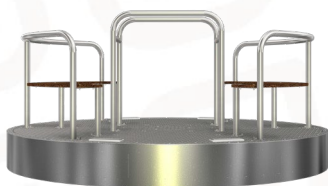

Detský kolotoč LUCKY

Technická špecifikácia

DIMETER	2470 mm
HEIGHT	900 mm
WEIGHT	345 kg
MAX VOLUME	450 kg
SAFTY ZONE	2000 mm

Material

- structural steel, aluminium corrugated sheet, stainless steel, plywood
- surface treatment - hot-dip galvanizing, anti-slip treatment for plywood
- high-quality bearing mechanism with tapered and thrust bearings

067:

The structure is placed into a pre-built reinforced concrete bed with drainage and a gravel-sand base, and then securely anchored.

Z07

and meets the safety requirements of playground equipment verified by the test according to (STN) EN 1176.