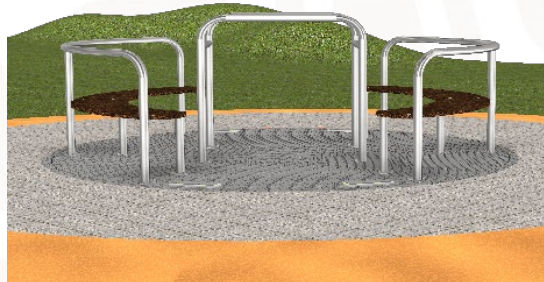

Detský kolotoč LUCKY

Technická špecifikácia

DIMETER	2470 mm
HEIGHT	900 mm
WEIGHT	345 kg
MAX VOLUME	450 kg
SAFTY ZONE	2000 mm

Material

- structural steel, aluminium corrugated sheet, stainless steel, plywood
- surface treatment - hot-dip galvanizing, anti-slip treatment for plywood
- high-quality bearing mechanism with tapered and thrust bearings

067:

The structure is placed into a pre-built reinforced concrete bed with drainage and a gravel-sand base, and then securely anchored.

Z07

and meets the safety requirements of playground equipment verified by the test according to (STN) EN 1176.