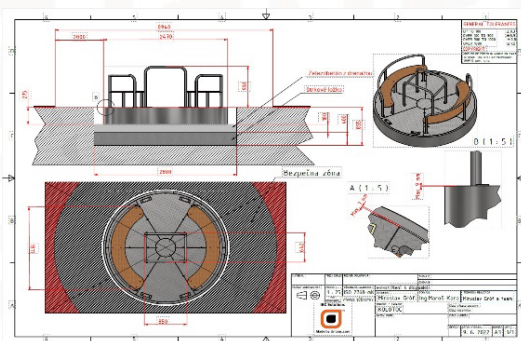

Detský kolotoč LUCKY

Technická špecifikácia

DIMETER	2470 mm
HEIGHT	900 mm
WEIGHT	345 kg
MAX VOLUME	450 kg
SAFTY ZONE	2000 mm

Material

- structural steel, aluminium corrugated sheet, stainless steel, plywood
- surface treatment - hot-dip galvanizing, anti-slip treatment for plywood
- high-quality bearing mechanism with tapered and thrust bearings

067:

The structure is placed into a pre-built reinforced concrete bed with drainage and a gravel-sand base, and then securely anchored.

Z07

and meets the safety requirements of playground equipment verified by the test according to (STN) EN 1176.